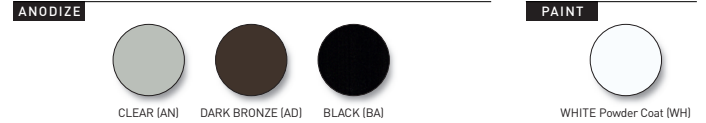

IN STOCK FINISHES