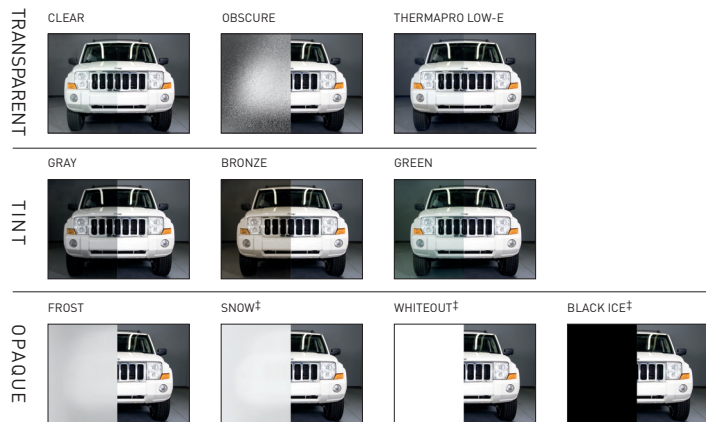

Glass

Glass is tempered and available as single pane or insulated.

Amarr Company
165 Carriage Court
Winston-Salem, NC 27105
800.503.DOOR
www.amarr.com

FOR TECHNICAL QUESTIONS:
1.866.366.4814

YOUR LOCAL AMARR DEALER: