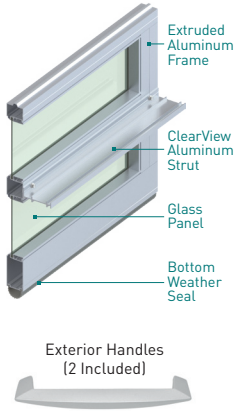

Construction

ALUMINUM HO1000

An Amarr Horizon HO1000 multiview door offers unique styling to match any modern architecture.

- Extruded aluminum frame provides durability, low maintenance and corrosion resistance
- Tongue and groove section joints provide additional protection against the elements
- ClearView Aluminum Strut System does not restrict viewing area and adds strength and durability
- Equal glass heights in all sections of a door
- Glass expands up to 8'2" wide

Specifications

	AMARR HORIZON HO1000
FRAME CONSTRUCTION	2" thick aluminum
SECTION HEIGHTS	Varies by door height
DOOR WIDTHS	2' – 20' 2" (in 1" increments)
DOOR HEIGHTS	6' – 20' 1"
CLEARVIEW STRUT SYSTEM	Only required for doors ≥ 16'
WIND LOAD¹ AVAILABLE	•
FINISH WARRANTY²	5 Years
WORKMANSHIP WARRANTY²	5 Years
HARDWARE WARRANTY²	5 Years

Door Configurations

For Single Pane Glazing		
Door Width	# Center Stiles	# Windows/Section
Up to 8' 2"	0	2
8' 3" – 16' 2"	1	4
16' 3" – 20' 2"	2	6

For Insulated Glazing		
Door Width	# Center Stiles	# Windows/Section
Up to 10' 2"		
10' 3" – 16' 2"	1	4
16' 3" – 20' 2"	2	6
	3	8

Glazing Options

	Single Pane										Insulated		
	Tempered				Polycarbonate			Acrylic			Tempered		
	3/16" STD	3/16" Low-E	1/4"	1/4" Low-E	1/4"	Single 1/8"	Single 1/4"	Tri-Wall 5/8"	1/8"	1/4"	1/2"	1/2"	1/2" Low-E
CLEAR													
OBSCURE	•												
GRAY	•											•	•
BRONZE	•							•				•	•
GREEN	•											•	•
FROST	•		•					•				•	
SNOW						•		•					
WHITEOUT						•							
BLACK ICE						•							

©ASSA ABLÖY. Printed in USA Form #6370323/7.5M/WP

Part of ASSA ABLÖY

Colors

Actual color may vary from samples shown.